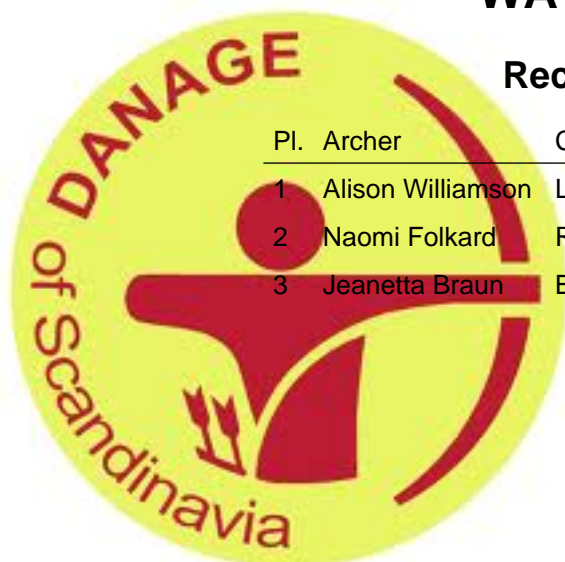

Compound Men

Pl.	Archer	Club	Score	10s	Xs
1	Duncan Busby	Blackthorn Bowmen	1387	96	55
2	Chris White	Rugby Bowmen	1381	94	43
3	Adam Ravenscroft	Bowflights Archery Club	1373	91	44
4	Liam Grimwood	Blackthorn Bowmen	1370	87	31
5	Philip Glover	Mayflower	1365	86	32
6	Vladas Sigauskas	Euston Park Bowmen	1351	90	41
7	Chris Bell	Saints and Sinners Bowmen	1351	76	31
8	Tapani Kalmaru	The Castle Archers	1347	73	34

Barebow Men

Pl.	Archer	Club	Score	10s	Xs
1	Kevin Sutherland	Deer Park	374	1	1

WA 1440 (70m)

Recurve Women

Pl.	Archer	Club	Score	10s	Xs
1	Alison Williamson	Long Mynd Archers	1317	58	19
2	Naomi Folkard	Royal Leamington Spa	1310	59	22
3	Jeanetta Braun	Brent Valley	1255	37	15