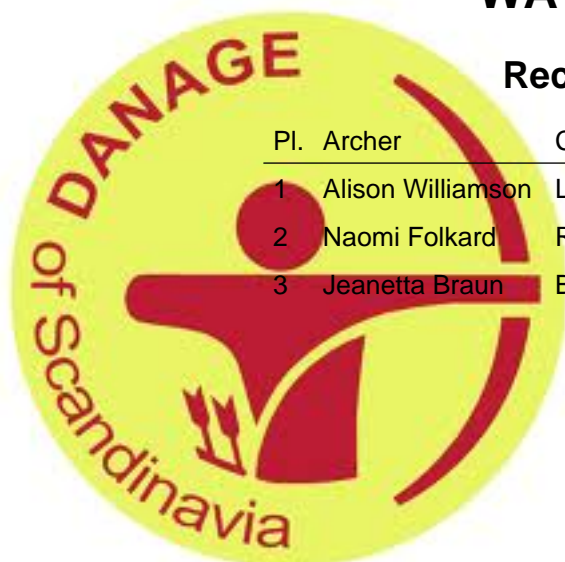

Compound Men

Pl.	Archer	Club	Score	10s	Xs
1	Duncan Busby	Blackthorn Bowmen	1387	96	55
2	Chris White	Rugby	1381	94	43
3	Adam Ravenscroft	Bowflights Archery Club	1373	91	44
4	Liam Grimwood	Blackthorn Bowmen	1370	87	31
5	Philip Glover	Mayflower	1365	86	32
6	Vladas Sigauskas	Euston Park Bowmen	1351	90	41
7	Chris Bell	Saints and Sinners Bowmen	1351	76	31
8	Tapani Kalmaru	The Castle Archers	1347	73	34

Barebow Men

Pl.	Archer	Club	Score	10s	Xs
1	Kevin Sutherland	Deer Park	374	1	1

WA 1440 (70m)

Recurve Women

Pl.	Archer	Club	Score	10s	Xs
1	Alison Williamson	Long Mynd Archers	1317	58	19
2	Naomi Folkard	Royal Leamington Spa	1310	59	22
3	Jeanetta Braun	Brent Valley	1255	37	15